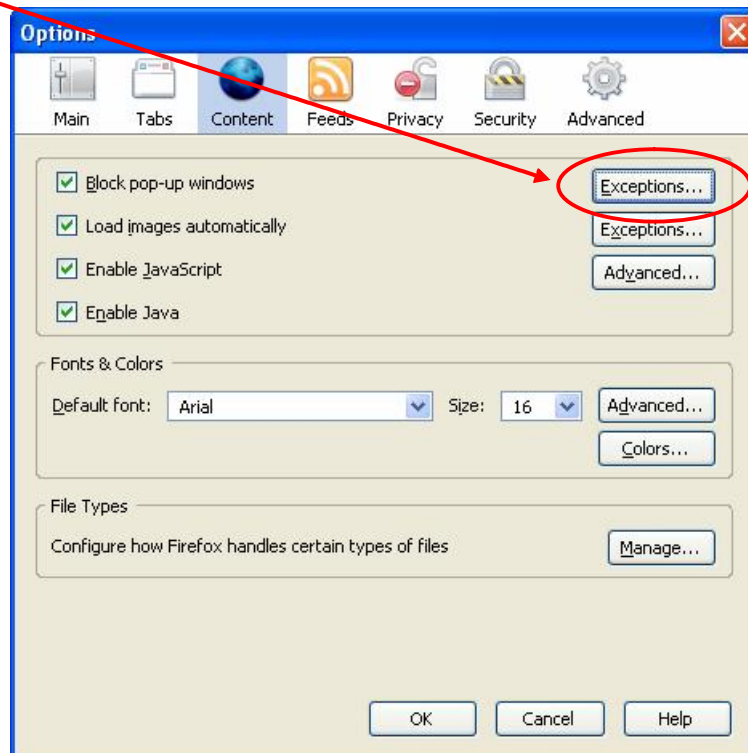

TechTip #1a - Pop-up Blocking (online users)

Firefox - Pop-up Blocking (Exceptions)

If you are using Firefox as your browser, these settings should be adjusted to allow exceptions for the SkillCheck Online Testing Service.

Click the “Exceptions” button in the “Options” menu.