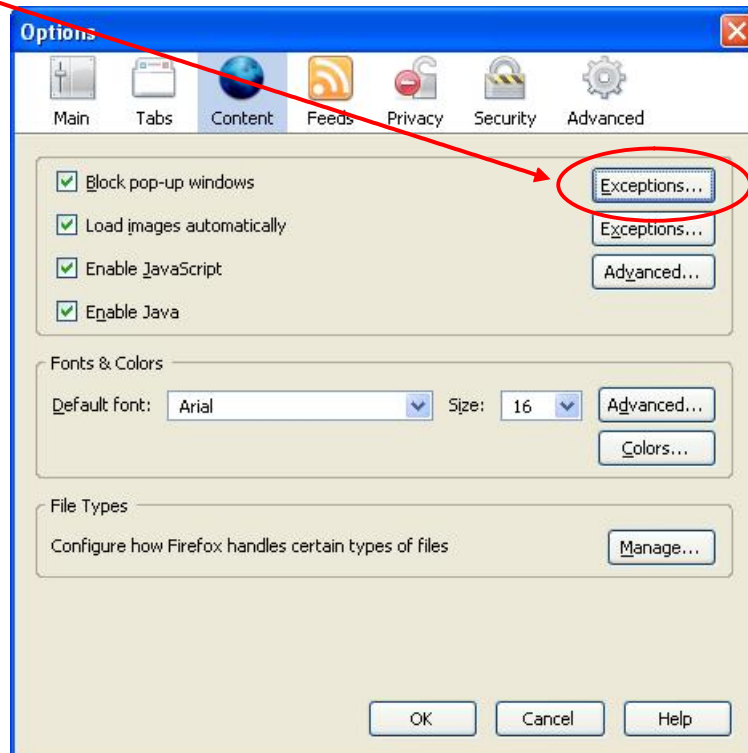

## TechTip #1a - Pop-up Blocking (online users)

### Firefox - Pop-up Blocking (Exceptions)

If you are using Firefox as your browser, these settings should be adjusted to allow exceptions for the SkillCheck Online Testing Service.

Click the “Exceptions” button in the “Options” menu.